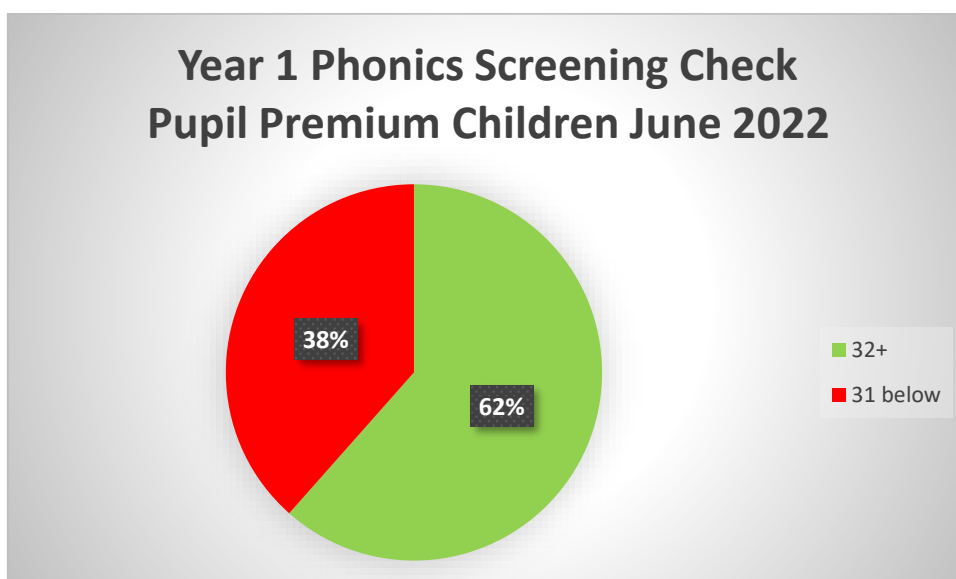

The Oaktree School – Year 1 Phonics Screening Check June 2022

Phonics Screening Check 2022		
Number of children in Year 1		86
Score	Number of children	% of children
32 or above	67	78%
31 or below	17	20%
D	2	2%

Phonics Screening Check 2022		
Number of PP children in Year 1		13
Score	Number of children	% of children
32 or above	8	62%
31 or below	5	38%
D	0	0%

The Oaktree School – Year 1 Phonics Screening Check June 2022