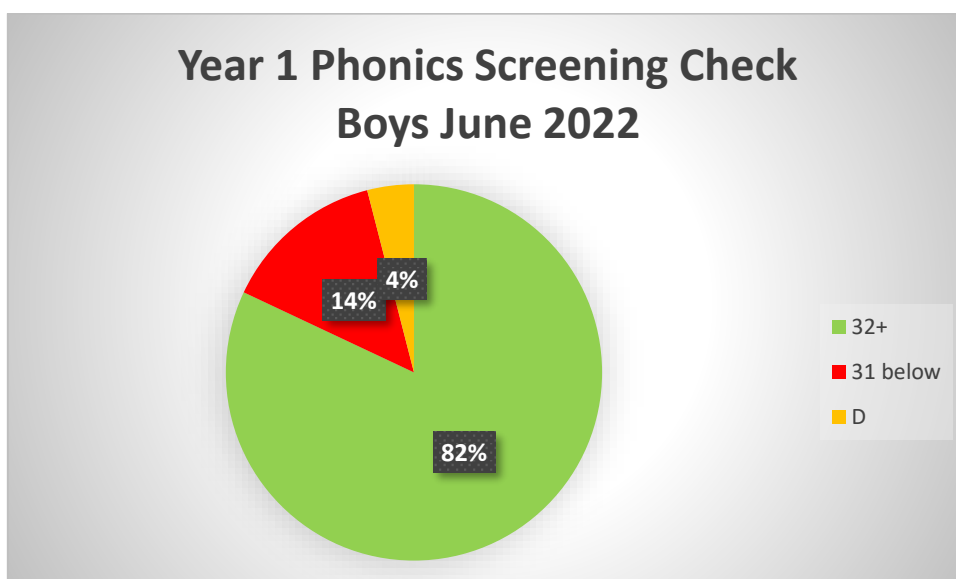

The Oaktree School – Year 1 Phonics Screening Check June 2022

Phonics Screening Check 2022		
Number of children in Year 1		86
Score	Number of children	% of children
32 or above	67	78%
31 or below	17	20%
D	2	2%

Phonics Screening Check 2022		
Number of PP children in Year 1		13
Score	Number of children	% of children
32 or above	8	62%
31 or below	5	38%
D	0	0%

The Oaktree School – Year 1 Phonics Screening Check June 2022

Phonics Screening Check 2022		
Number of SEND children in Year 1		13
Score	Number of children	% of children
32 or above	8	67%
31 or below	3	33%
D	2	0%

Phonics Screening Check 2022		
Number of Boys children in Year 1		50
Score	Number of children	% of children
32 or above	41	82%
31 or below	7	14%
D	2	4%