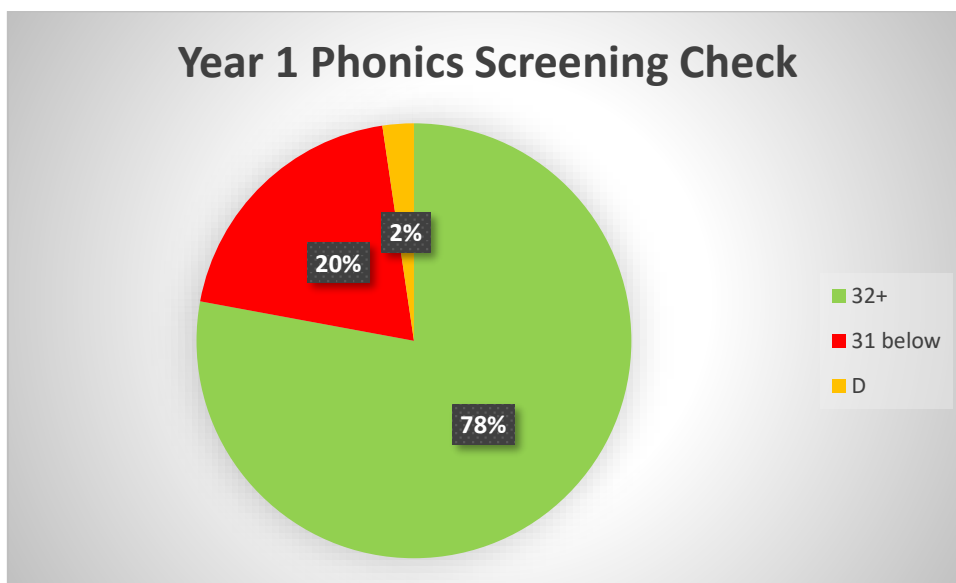

The Oaktree School – Year 1 Phonics Screening Check June 2022

Phonics Screening Check 2022		
Number of children in Year 1		86
Score	Number of children	% of children
32 or above	67	78%
31 or below	17	20%
D	2	2%

Phonics Screening Check 2022		
Number of PP children in Year 1		13
Score	Number of children	% of children
32 or above	8	62%
31 or below	5	38%
D	0	0%

The Oaktree School – Year 1 Phonics Screening Check June 2022