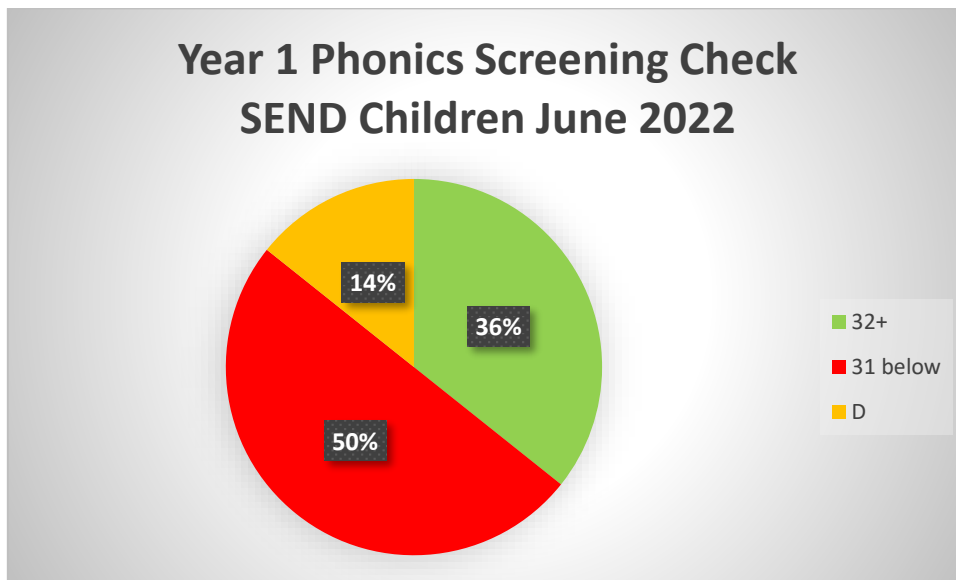

The Oaktree School – Year 1 Phonics Screening Check June 2022

Phonics Screening Check 2022		
Number of SEND children in Year 1		13
Score	Number of children	% of children
32 or above	8	67%
31 or below	3	33%
D	2	0%